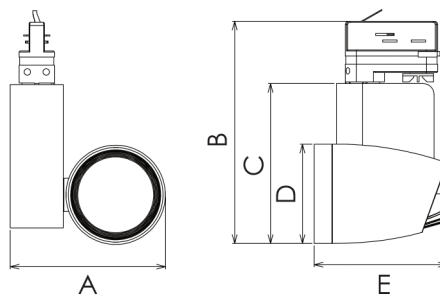

Fixture Compatibility

Rated Wattage	12W
Electrical Classification	I
Ingress Protection	IP20
Operating Temperature	-20°C~45°C
Operating Humidity	0~90%
Storage Temperature	-20°C~65°C

Beam Angle

12W Dimensions (mm)