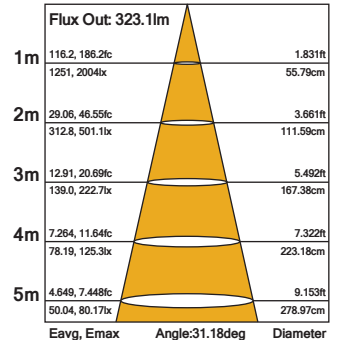

Beam Angle

12W Dimensions (mm)

A	126.5
B	194
C	137.5
D	ø75
E	104

Prelux Nico track lights adopt COB LEDs with excellent color rendering index to increase the color fidelity of the target illuminated object. It provides excellent heat dissipation and even light output without glare or dark spot. Adjustable lighting orientation with 360 degree in horizontal direction and 180 in vertical direction provided. 1-circuit adapter, 2-circuit adapter, 3-circuit adapter are all available.

- Environment friendly, without Mercury or other hazardous substances
- Up to 70% energy saving compared to standard CFL
- Adjustable 360° degrees horizontally, 180° degrees vertically
- Long lifetime of 40,000 hours
- 15° 30° beam angle
- CCT: 3000K
- No UV/IR light