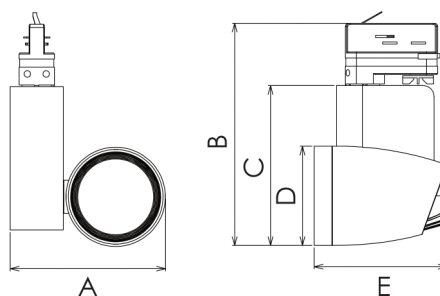

NICO 35W LED Spotlight (Black)

3000K 2850lm

PRELUX LED PRODUCTS

Product Code: PX35BL3K

Technical Specifications

Model	Voltage	Power	Power Factor	Lumen (±5%)	Beam Angle	CCT	Lifespan	CRI	Dimensions
35W	AC100-240V	35W	≥0.9	2850	15°/24°/45°	3000K	40000h	≥80	L161*W131*H234mm

Fixture Compatibility

Rated Wattage	35W
Electrical Classification	II
Ingress Protection	IP20
Operating Temperature	-20°C~45°C
Operating Humidity	0~90%
Storage Temperature	-20°C~65°C

Beam Angle

35W Dimensions (mm)	
A	161
B	234
C	167
D	ø110
E	131