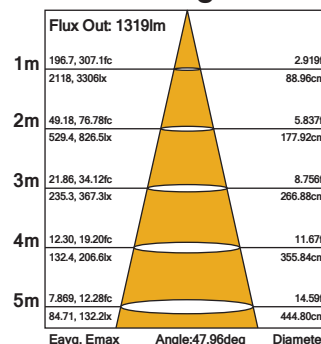

NICO 35W LED Spotlight (Black)

3000K 2850lm

PRELUX LED PRODUCTS

Product Code: PX35BL3K

Technical Specifications

Model	Voltage	Power	Power Factor	Lumen (±5%)	Beam Angle	CCT	Lifespan	CRI	Dimensions
35W	AC100-240V	35W	≥0.9	2850	15°/24°/45°	3000K	40000h	≥80	L161*W131*H234mm

Fixture Compatibility

Rated Wattage	35W
Electrical Classification	II
Ingress Protection	IP20
Operating Temperature	-20°C~45°C
Operating Humidity	0~90%
Storage Temperature	-20°C~65°C

Beam Angle

35W Dimensions (mm)	
A	161
B	234
C	167
D	ø110
E	131

- Environment friendly, without Mercury or other hazardous substances
- Up to 70% energy saving compared to standard CFL
- Adjustable 360° degrees horizontally, 180° degrees vertically
- Long lifetime of 40,000 hours
- 15°/24°/45° beam angle
- CCT: 3000K
- No UV/IR light