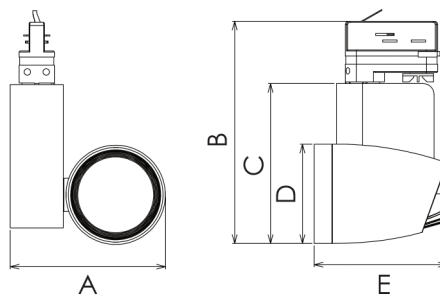

NICO 12W LED Spotlight (White)

3000K 950lm

Product Code: PX12WH3K

Technical Specifications

Model	Voltage	Power	Power Factor	Lumen (±5%)	Beam Angle	CCT	Lifespan	CRI	Dimensions
12W	AC100-240V	12W	≥0.9	950	15° 30°	3000K	40000h	≥80	L126.5*W89*H220mm

Fixture Compatibility

Rated Wattage	12W
Electrical Classification	I
Ingress Protection	IP20
Operating Temperature	-20°C~45°C
Operating Humidity	0~90%
Storage Temperature	-20°C~65°C

Beam Angle

12W Dimensions (mm)