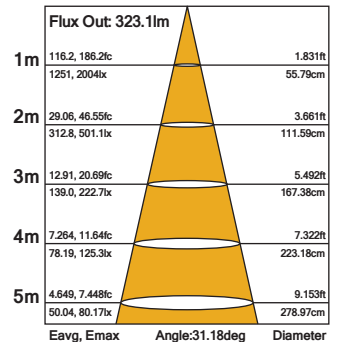

Beam Angle

12W Dimensions (mm)

A	126.5
B	194
C	137.5
D	ø75
E	104

Prelux Nico track lights adopt COB LEDs with excellent color rendering index to increase the color fidelity of the target illuminated object. It provides excellent heat dissipation and even light output without glare or dark spot. Adjustable lighting orientation with 360 degree in horizontal direction and 180 in vertical direction provided. 1-circuit adapter, 2-circuit adapter, 3-circuit adapter are all available.

- Environment friendly, without Mercury or other hazardous substances
- Up to 70% energy saving compared to standard CFL
- Adjustable 360° degrees horizontally, 180° degrees vertically
- Long lifetime of 40,000 hours
- 15° 30° beam angle
- CCT: 3000K
- No UV/IR light