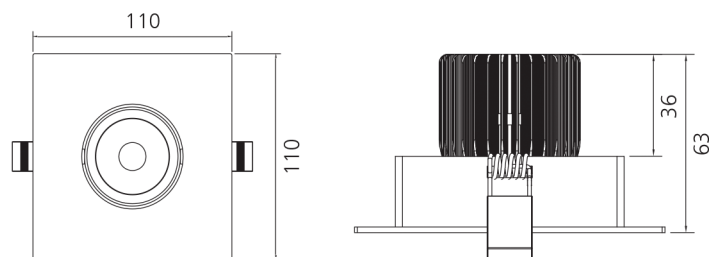

Beam Angle

The Prelux Torino 10W rectangular LED recessed light is uniquely designed with a COB high power LED chip. The anti-glare lens with COB LED provides excellent lighting effect without glare and shadow. Single head and double head provided for wide choice. Adjustable lighting direction offers various lighting orientation.

- Environment friendly, no Mercury or other hazardous substances
- Up to 70% energy saving compared to standard CFL
- Long lifetime of 40,000 hours
- 38° 60° wide beam angle
- L90*W90mm cutout
- CCT: 3000K
- Adjustable and rotary
- No UV/IR light