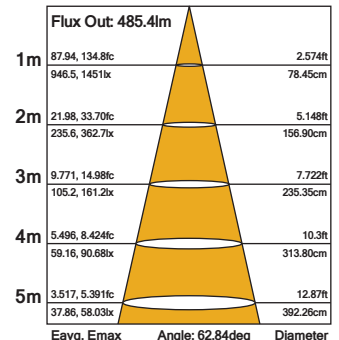

Beam Angle

The Prelux Torino 10W rectangular LED recessed light is uniquely designed with a COB high power LED chip. The anti-glare lens with COB LED provides excellent lighting effect without glare and shadow. Single head and double head provided for wide choice. Adjustable lighting direction offers various lighting orientation.

- Environment friendly, no Mercury or other hazardous substances
- Up to 70% energy saving compared to standard CFL
- Long lifetime of 40,000 hours
- 38° 60° wide beam angle
- L90*W90mm cutout
- CCT: 3000K
- Adjustable and rotary
- No UV/IR light