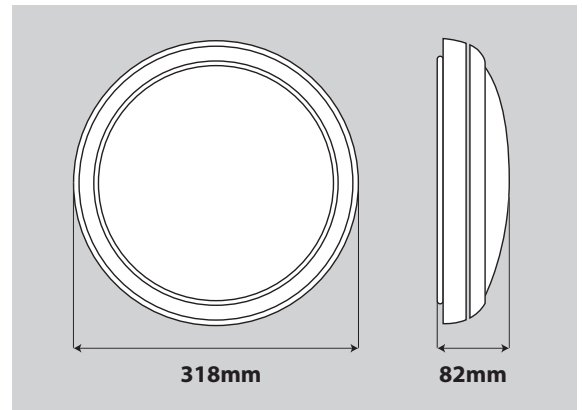

## Oslo Slim Emergency Datasheet

14W 1250Lm LED Bulkhead / Ceiling Light

PXOSSEM

### Standard Specifications

- Polycarbonate & ABS Body
- Screwless Twist & Lock Cover
- Colour Temperature Adjustable
- IP54 Protection Rating
- 35,000 Hour Lifetime
- 180-240V 50/60Hz
- 140pcs SMD LED
- 120° Beam Angle
- CRI >80

### Emergency

- Battery Type LiFePO4
- 3-4 Hours @ 2-3W

RoHS

IP54

LED

14W

<b>Dimensions</b>	318*318*82mm
<b>Input Voltage</b>	180~240V 50/60Hz
<b>Input Power</b>	14W
<b>Power Factor</b>	≥0.5
<b>Beam Angle</b>	120°
<b>Housing Color</b>	White
<b>Luminous Flux</b>	1100Lm (WW), 1250lm (CW), 1200Lm (DL)
<b>Color Rendering Index</b>	>80
<b>Lifetime</b>	35,000Hrs
<b>Fixture Material</b>	PC & ABS
<b>CCT</b>	3000K / 4000K / 6000K
<b>LEDs</b>	140pcs SMD
<b>Protection Level</b>	IP54
<b>Storage Temperature</b>	0°C~+25°C
<b>Working Temperature</b>	-20°C~+45°C
<b>Dimmable</b>	No
<b>Luminous Efficacy</b>	90lm/W
<b>Certification</b>	CE
<b>Warranty</b>	3 Years

### Features & Applications

At just 82mm in depth, the Prelux Oslo Slim is almost 20% thinner than the previous model. The compact body coupled with the screwless Twist & Lock cover also makes the Oslo Slim a more aesthetically pleasing choice for functional bulkhead lighting.