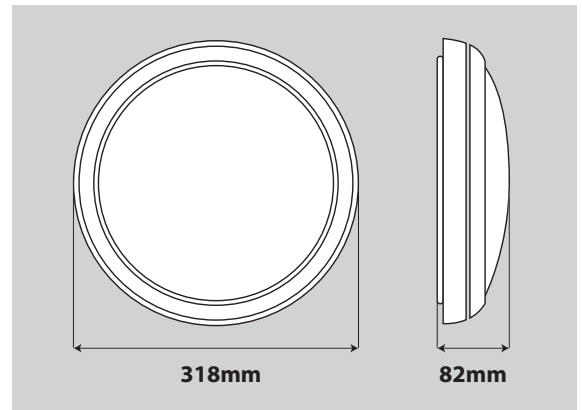

Oslo Slim Emergency Microwave

14W 1250Lm LED Bulkhead / Ceiling Light

PXOSSMWEM

Standard Specifications

- Polycarbonate & ABS Body
- Screwless Twist & Lock Cover
- Colour Temperature Adjustable
Warm/Cool/Daylight Options
- IP54 Protection Rating
- 35,000 Hour Lifetime
- 180-240V 50/60Hz
- 140pcs SMD LED
- 120° Beam Angle
- CRI >80

Microwave

- Detection Range 10m(W) x 6m(H)
- Detection Angle 30° ~ 150°
- Hold Time 5s / 90s / 5Min / 15Min
- Stand-by Power <0.5W

Emergency

- Battery Type LiFePO4
- 3-4 Hours @ 2-3W

RoHS

IP54

LED

14W

Dimensions	318*318*82mm
Input Voltage	180~240V 50/60Hz
Input Power	14W
Power Factor	≥0.5
Beam Angle	120°
Housing Color	White
Luminous Flux	1100Lm (WW), 1250lm (CW), 1200Lm (DL)
Color Rendering Index	>80
Lifetime	35,000Hrs
Fixture Material	PC & ABS
CCT	3000K / 4000K / 6000K
LEDs	140pcs SMD
Protection Level	IP54
Storage Temperature	0°C ~ +25°C
Working Temperature	-20°C ~ +45°C
Dimmable	No
Luminous Efficacy	90lm/W
Certification	CE
Warranty	3 Years

Features & Applications

At just 82mm in depth, the Prelux Oslo Slim is almost 20% thinner than the previous model. The compact body coupled with the screwless Twist & Lock cover also makes the Oslo Slim a more aesthetically pleasing choice for functional bulkhead lighting.