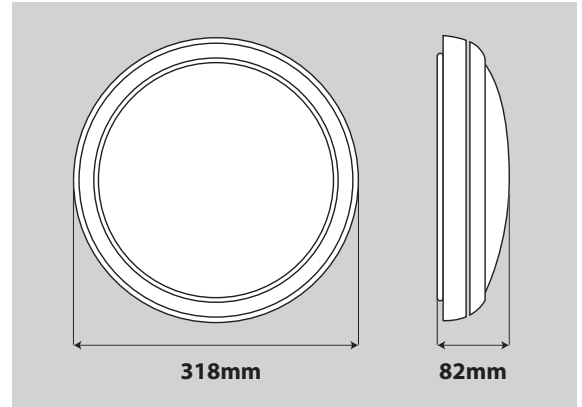

### Standard Specifications

- Polycarbonate & ABS Body
- Screwless Twist & Lock Cover
- Colour Temperature Adjustable
- IP54 Protection Rating
- 35,000 Hour Lifetime
- 180-240V 50/60Hz
- 140pcs SMD LED
- 120° Beam Angle
- CRI >80

### Microwave

- Detection Range 10m(W) x 6m(H)
- Detection Angle 30° ~ 150°
- Hold Time 5s / 90s / 5Min / 15Min
- Stand-by Power <0.5W

RoHS

IP54

LED

14W

|                              |                                       |
|------------------------------|---------------------------------------|
| <b>Dimensions</b>            | 318*318*82mm                          |
| <b>Input Voltage</b>         | 180~240V 50/60Hz                      |
| <b>Input Power</b>           | 14W                                   |
| <b>Power Factor</b>          | ≥0.5                                  |
| <b>Beam Angle</b>            | 120°                                  |
| <b>Housing Color</b>         | White                                 |
| <b>Luminous Flux</b>         | 1100Lm (WW), 1250lm (CW), 1200Lm (DL) |
| <b>Color Rendering Index</b> | >80                                   |
| <b>Lifetime</b>              | 35,000Hrs                             |
| <b>Fixture Material</b>      | PC & ABS                              |
| <b>CCT</b>                   | 3000K / 4000K / 6000K                 |
| <b>LEDs</b>                  | 140pcs SMD                            |
| <b>Protection Level</b>      | IP54                                  |
| <b>Storage Temperature</b>   | 0°C ~ +25°C                           |
| <b>Working Temperature</b>   | -20°C ~ +45°C                         |
| <b>Dimmable</b>              | No                                    |
| <b>Luminous Efficacy</b>     | 90lm/W                                |
| <b>Certification</b>         | CE                                    |
| <b>Warranty</b>              | 3 Years                               |